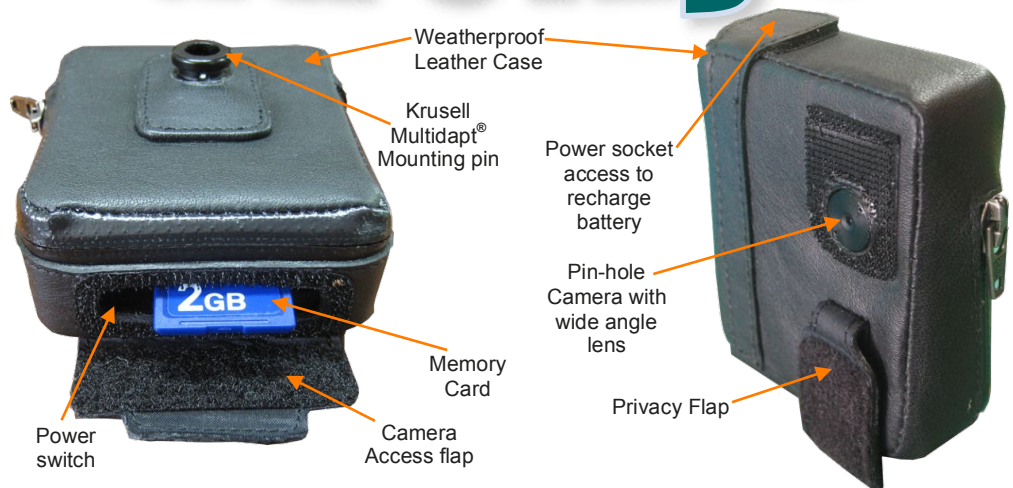

## Wearable Security Camera

The next generation of mobile security and surveillance cameras

Patented low power design, delivering up to 10 hours of continuous operation before recharging

Fully automatic operation

Captures high resolution security-grade images in time-lapse mode

Flexible mounting options on clothing using the variety of Krusell Multidapt attachments

# PatrolEye

<b>Image Type</b>	Colour or Monochrome, JPEG compressed VGA (640 x 480 pixels), QVGA (320 x 240)
<b>Camera Lens</b>	3.3mm, 95° (Horizontal) x 75° (Vertical)
<b>Image Sensor Sensitivity</b>	<b>Colour:</b> 3.8 V/Lux-sec <b>Mono:</b> 4.9 V/Lux-sec
<b>Memory Card</b>	SD™ Card (v1.1), FAT16 file format or optional SDHC Card, FAT32 file format
<b>Approximate Image Capacity (colour)</b>	2GB Memory Card: VGA: 32,000 images Optional 8GB Memory Card: VGA: 210,000 images
<b>Images for 10 hours continuous operation</b>	VGA: 7,200 images (12/minute) QVGA: 18,000 images (30/minute)
<b>External Power Supply</b>	5VDC, 1A
<b>Internal Battery Capacity</b>	Slimline rechargeable battery: Lithium Ion, 3.7V 990mAh
<b>Power Consumption</b>	Standby: 1.9 mA Running: 100 mA Charging: 200 mA
<b>Case Dimensions</b>	77 H x 65 W x 17 D mm
<b>Case Rating</b>	IP54 – leather casing protects the camera from water damage
<b>Weight</b>	124g – including battery and case
<b>Operating Temperature</b>	-20°C to +60°C (-4°F to 140°F)
<b>PC Software Requirements</b>	Windows 2000 (SP4), Windows XP (SP2), Windows Vista, Windows 7