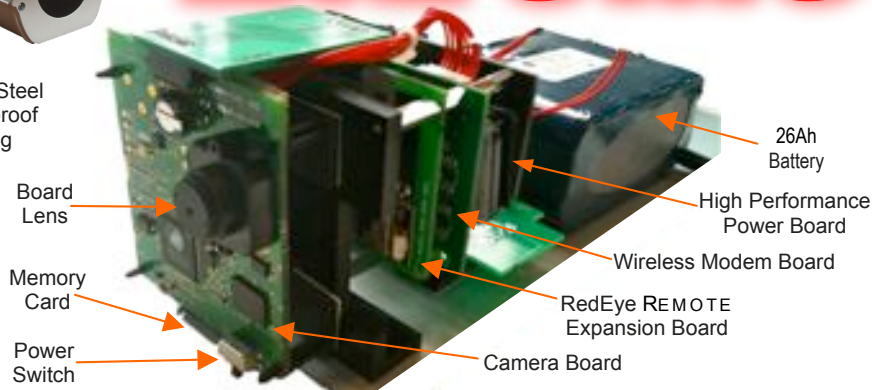

Patented low power design unmatched battery performance

Captures and transmits security images immediately through your mobile cellular network

Manage your cameras from anywhere through the secure MyMi5 platform

RedEye Extreme

Stainless Steel Weatherproof Housing

Board Lens

Memory Card

Power Switch

26Ah Battery

High Performance Power Board

Wireless Modem Board

RedEye REMOTE Expansion Board

Camera Board

Image Type	JPEG compressed, VGA (640 x 480 pixels), QVGA (320 x 240)
Camera Lens	Board lens – Monochrome or Colour 3.7mm, AOV: 54°(Horizontal) x 39°(Vertical) 8mm, AOV: 25.5°(Horizontal) x 19.5°(Vertical) 16mm, AOV: 13°(Horizontal) x 10°(Vertical) 25mm, AOV: 8.5°(Horizontal) x 6.5°(Vertical)
Image Sensor Sensitivity	RedEye Extreme - Colour : 3.8 V/Lux-sec RedEye Extreme - Mono : 4.9 V/Lux-sec
REMOTE Trigger (optional)	Range : 0-5 m (16') (minimum), 0-8 m (26') (typical) Field of View : 38° horizontal, 22° below horizontal plane
External Solar Panel	12VDC, 20W
Approximate Image Capacity	2GB Memory Card : VGA: 32,000 images, QVGA: 65,000 images
External Power Supply	110 - 240VAC (input) to 5VDC (output) power supply 9 - 30VDC (input) to 5VDC (output) regulator board
Internal Battery Capacity	Lithium Ion, 3.7V 26Ah
Power Consumption	Standby: 1.9 mA Running: 100 mA
Modem – Cellular Bearer	GSM + GPRS Class 10 Quad band 850/900/1800/1900 MHz
Modem Approvals	R&TTE, CE, GCF, FCC, PTCRB, China RTE, AT&T
Modem Power Consumption	Sleep: 17uA, Idle: 1.7 mA, GPRS (33dBm): 300 mA during transmission
Modem Nominal Sensitivity	850/900 MHz Rx: 104dBm
Case Dimensions & Rating	105 H x 125 W x 410 D mm, UV Resistant, IP65 – Weatherproof Case
Weight	1.9 Kg – Including battery
Operating Temperature	-20°C to +55°C (-4°F to 140°F)
PC Software Requirements	Windows 2000 (SP4), Windows XP (SP2), Windows Vista