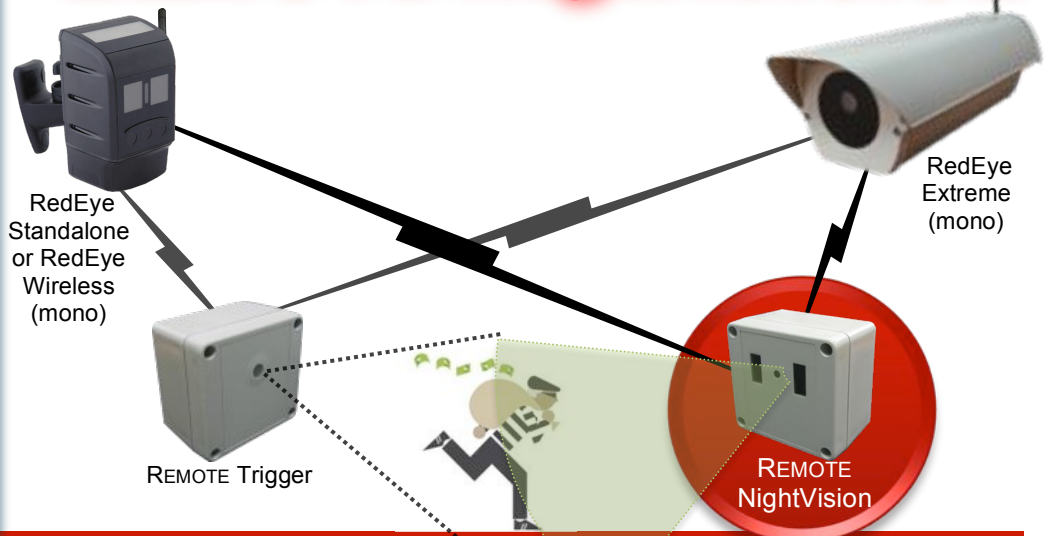

RedEye REMOTE enables covert surveillance from a distance

RedEye REMOTE NightVision is a covert night vision spotlight that is wirelessly activated by your RedEye camera

The RedEye REMOTE NightVision can be placed up to 20m from your RedEye camera (compatible with RedEye wide-angle and RedEye 8mm telephoto cameras)

One RedEye camera can be paired with up to 60 RedEye REMOTE NightVision units

RedEye REMOTE Trigger recommended for operation with RedEye telephoto cameras

## REMOTE NightVision

### RedEye REMOTE Technical Features

Worldwide 2.4Ghz ISM band operation with high security addressing

16 bit CRC data integrity verification

WiFi, Bluetooth, Zigbee and GSM interference tolerant

Connect up to 60 networked REMOTE units to one RedEye camera