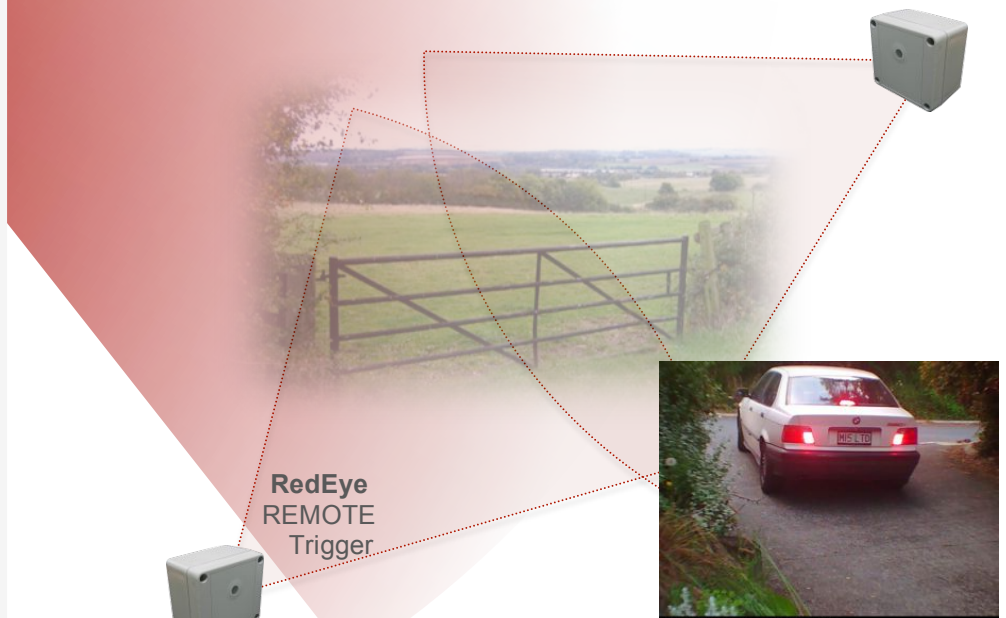

RedEye
20m Telephoto
Camera

RedEye

REMOTE Trigger

RedEye REMOTE
enables covert
surveillance from
a distance

Extend the capability of your RedEye security cameras with RedEye REMOTE

RedEye REMOTE enables complete flexibility in your surveillance operation

- REMOTE Triggers are an ideal complement to the RedEye telephoto cameras – position the REMOTE Trigger in close proximity to the target with your camera at a distance
- Select the appropriate number of REMOTE Triggers to capture the target as it enters the camera's focus area from any direction

RedEye REMOTE features

- Unsurpassed battery life with solar options for continuous power
- Up to 80m between RedEye REMOTE devices and the RedEye camera (can be extended up to 1km)
- One camera can be activated by up to 60 RedEye REMOTE Triggers
- One RedEye REMOTE Trigger can activate unlimited RedEye cameras
- RedEye REMOTE uses high frequency wireless communications with high security addressing

Note: RedEye cameras require a REMOTE Expansion Board to be installed in the camera in order to communicate with the RedEye REMOTE Kits.

RedEye
REMOTE
Trigger

RedEye REMOTE Trigger

a standalone motion sensor that will remotely trigger your RedEye camera from up to 80m away