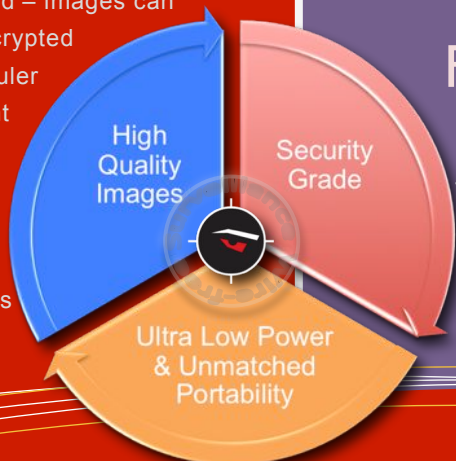

Captures high resolution still images

- Programmable image sequence
- Time & date stamped with digital signature
- Pre-trigger records images before the camera whole is blocked
- Privacy ensured – images can be digitally encrypted
- Flexible scheduler for independent arming and disarming of camera
- Capture 210,000 images on removable storage